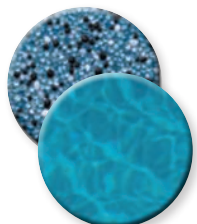

Our most popular pool finish offering the same natural beauty and inherent qualities as the original PebbleTec pool finish with a more refined texture.

- Utilizes slightly smaller pebbles than those found in PebbleTec
- Offers a durable, non-slip and stain-resistant surface
- For dazzling brilliance, add Shimmering Sea or Luminous to any PebbleSheen® pool finish
- Certain colors incorporate Shimmering Sea 🐚 for added elegance

Photo above: PebbleSheen, Blue Granite

BeadCrete®

Brilliant Glass Finish

An elegant glass bead pool finish that offers a three-dimensional reflective effect. Its exquisite brilliance creates a crystal-like appearance in the water with superior water clarity.

- Comprised of smooth glass beads
- Offers a luxurious texture with an exceptional stain-resistant surface

Photo: BeadCrete, Tahitian

Black Sea

Majestic

Water Blue

Tahitian

Sea Breeze

Seaside

Aqua Marine

Laguna

Black Splash

Sapphire

French Quarter

Blue Mist

Aqua Splash

Finishing Touches®