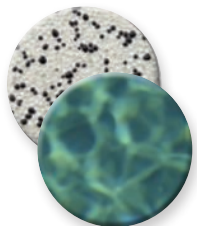

Black Splash