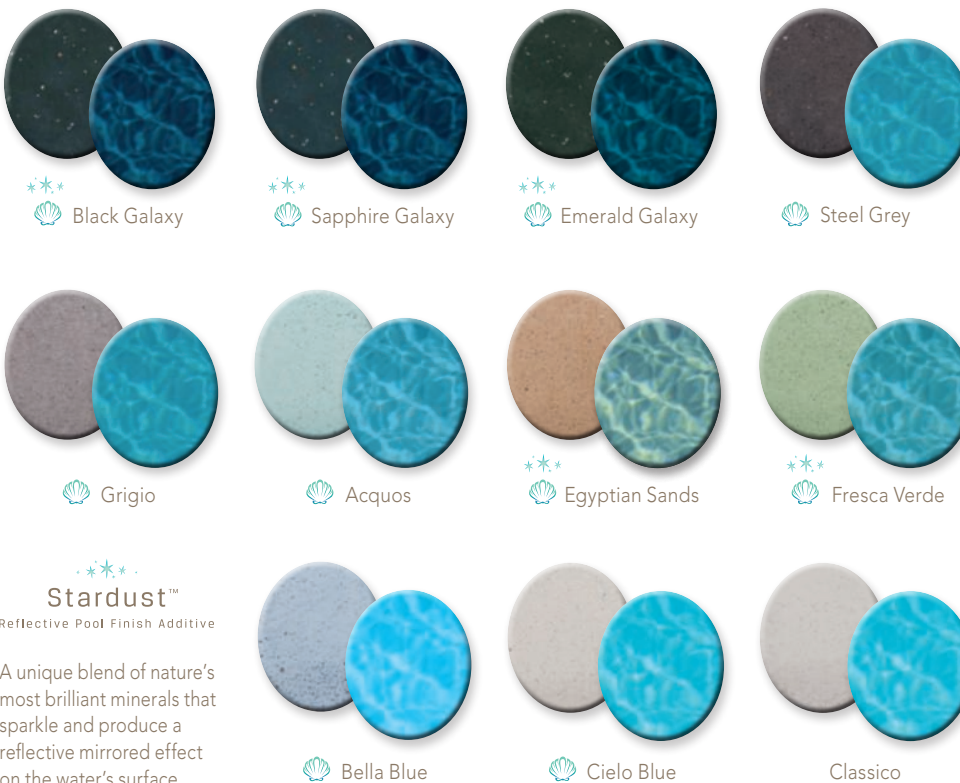

The Original

The ORIGINAL aggregate pool finish that delivers enduring elegance and durability. It is a perfect choice for those desiring a more natural environment for their pool or spa.

- An earthy textured finish comprised of the largest pebbles in our product offering
- Offers a durable, non-slip and stain-resistant surface
- For dazzling brilliance, add Shimmering Sea or Luminous to any PebbleTec® pool finish
- Certain colors incorporate Shimmering Sea  for added elegance

- Offers the smoothest texture in our product offering
- Our unique technology provides increased density and resistance to etching caused by fluctuations in water chemistry
- Certain colors incorporate Shimmering Sea  and Stardust  for added elegance and sparkle

Glass Accent Tile

Steel Blue

Bronze

Silverado

Gemz® Collection

- Use for field tiles, step or bench markers
- Fire Opal® tiles are smooth frosted glass with a textured neon metallic background and beveled edges
- Jeweled tiles are translucent glass with a vibrant metal oxide background fused with streaks of color with smooth edges and corners. Sold individually
- Tiles are 2" x 2" x 3/8"

Visualize your pool water color

Download our water color viewing tool at pebbletec.com. This app allows you to see our pool finishes at four different depths giving you an indicator of how the shades deepen within the pool.