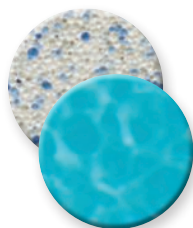

Photo above: PebbleSheen, Blue Granite

BeadCrete®

Brilliant Glass Finish

An elegant glass bead pool finish that offers a three-dimensional reflective effect. Its exquisite brilliance creates a crystal-like appearance in the water with superior water clarity.

- Comprised of smooth glass beads
- Offers a luxurious texture with an exceptional stain-resistant surface

Photo: BeadCrete, Tahitian

Black Sea

Majestic

Water Blue

Tahitian

Sea Breeze

Seaside

Aqua Marine

Laguna

Black Splash

Sapphire

French Quarter

Blue Mist

Aqua Splash

Finishing Touches®

Glass Waterline Tile

Terra

Peacock

Steel Blue

Glass Accent Tile

- Use for field tiles, step or bench markers
- Tiles are reversible; one side is smooth with a transparent color the other side is lightly textured with a metallic finish. Sold individually
- Edges and corners have a smooth finish
- Tiles are 2" x 2" x 3/8"