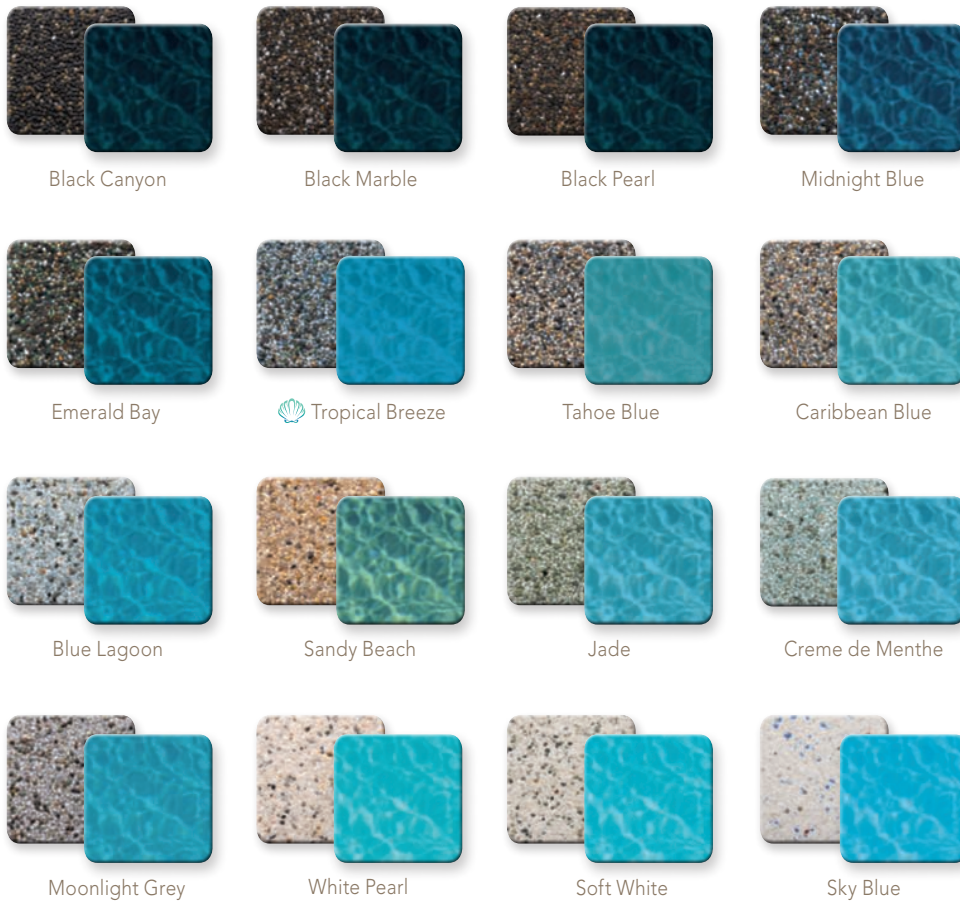

With our expansive color selection, offered in 4 distinctive textures, our finishes allow you to achieve a wide range of water color tones. Further customize your finish by adding one of our many pool finish enhancements or incorporate unique glass tiles from our Finishing Touches® Tile Collection.

The Original

The ORIGINAL aggregate pool finish that delivers enduring elegance and durability. It is a perfect choice for those desiring a more natural environment for their pool or spa.

- An earthy textured finish comprised of the largest pebbles in our product offering
- Offers a durable, non-slip and stain-resistant surface
- For dazzling brilliance, add Shimmering Sea or Luminous to any PebbleTec® pool finish
- Certain colors incorporate Shimmering Sea  for added elegance

Glass Accent Tile

Steel Blue

Bronze

Silverado

Gemz® Collection

- Use for field tiles, step or bench markers
- Fire Opal® tiles are smooth frosted glass with a textured neon metallic background and beveled edges
- Jeweled tiles are translucent glass with a vibrant metal oxide background fused with streaks of color with smooth edges and corners. Sold individually
- Tiles are 2" x 2" x 3/8"

Visualize your pool water color

Download our water color viewing tool at pebbletec.com. This app allows you to see our pool finishes at four different depths giving you an indicator of how the shades deepen within the pool.