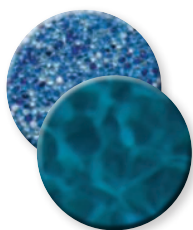

Our most popular pool finish offering the same natural beauty and inherent qualities as the original PebbleTec pool finish with a more refined texture.

- Utilizes slightly smaller pebbles than those found in PebbleTec
- Offers a durable, non-slip and stain-resistant surface
- For dazzling brilliance, add Shimmering Sea or Luminous to any PebbleSheen® pool finish
- Certain colors incorporate Shimmering Sea 🐚 for added elegance

Photo above: PebbleSheen, Blue Granite

BeadCrete®

Brilliant Glass Finish

An elegant glass bead pool finish that offers a three-dimensional reflective effect. Its exquisite brilliance creates a crystal-like appearance in the water with superior water clarity.

- Comprised of smooth glass beads
- Offers a luxurious texture with an exceptional stain-resistant surface

Photo: BeadCrete, Tahitian

Black Sea

Majestic

Water Blue

Tahitian

Sea Breeze

Seaside

Aqua Marine

Laguna

Black Splash

Sapphire

French Quarter

Blue Mist

Aqua Splash

Finishing Touches®