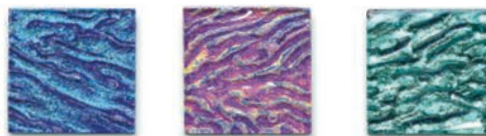

Jeweled Glass Accent Tile

Aegean Sea

Red River

Aqua Bliss