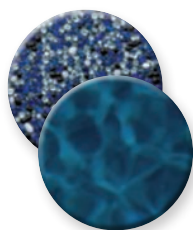

 **Stardust™**
Reflective Pool Finish Additive

A unique blend of nature's most brilliant minerals that sparkle and produce a reflective mirrored effect on the water's surface.

PebbleSheen®

Refined Textured Finish

Our most popular pool finish offering the same natural beauty and inherent qualities as the original PebbleTec pool finish with a more refined texture.

- Utilizes slightly smaller pebbles than those found in PebbleTec
- Offers a durable, non-slip and stain-resistant surface
- For dazzling brilliance, add Shimmering Sea or Luminous to any PebbleSheen® pool finish
- Certain colors incorporate Shimmering Sea 🐚 for added elegance

Photo above: PebbleSheen, Blue Granite

BeadCrete®

Brilliant Glass Finish

An elegant glass bead pool finish that offers a three-dimensional reflective effect. Its exquisite brilliance creates a crystal-like appearance in the water with superior water clarity.

- Comprised of smooth glass beads
- Offers a luxurious texture with an exceptional stain-resistant surface

Photo: BeadCrete, Tahitian

Black Sea

Majestic

Water Blue

Tahitian

Sea Breeze

Seaside