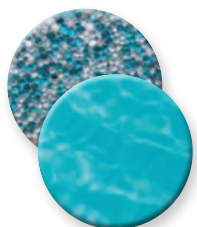

 **Stardust™**
Reflective Pool Finish Additive

A unique blend of nature's most brilliant minerals that sparkle and produce a reflective mirrored effect on the water's surface.

PebbleSheen®

Refined Textured Finish

Our most popular pool finish offering the same natural beauty and inherent qualities as the original PebbleTec pool finish with a more refined texture.

- Utilizes slightly smaller pebbles than those found in PebbleTec
- Offers a durable, non-slip and stain-resistant surface
- For dazzling brilliance, add Shimmering Sea or Luminous to any PebbleSheen® pool finish
- Certain colors incorporate Shimmering Sea 🐚 for added elegance

Photo above: PebbleSheen, Blue Granite

BeadCrete®

Brilliant Glass Finish

An elegant glass bead pool finish that offers a three-dimensional reflective effect. Its exquisite brilliance creates a crystal-like appearance in the water with superior water clarity.

- Comprised of smooth glass beads
- Offers a luxurious texture with an exceptional stain-resistant surface

Photo: BeadCrete, Tahitian

Black Sea

Majestic

Water Blue

Tahitian

Sea Breeze

Seaside