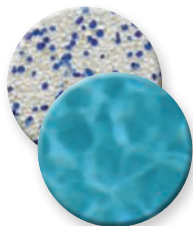

Our most popular pool finish offering the same natural beauty and inherent qualities as the original PebbleTec pool finish with a more refined texture.

- Utilizes slightly smaller pebbles than those found in PebbleTec
- Offers a durable, non-slip and stain-resistant surface
- For dazzling brilliance, add Shimmering Sea or Luminous to any PebbleSheen® pool finish
- Certain colors incorporate Shimmering Sea 🐚 for added elegance

Photo above: PebbleSheen, Blue Granite

BeadCrete®

Brilliant Glass Finish

An elegant glass bead pool finish that offers a three-dimensional reflective effect. Its exquisite brilliance creates a crystal-like appearance in the water with superior water clarity.

- Comprised of smooth glass beads
- Offers a luxurious texture with an exceptional stain-resistant surface

Photo: BeadCrete, Tahitian

Black Sea

Majestic

Water Blue

Tahitian

Sea Breeze

Seaside

Aqua Marine

Laguna

Black Splash

Sapphire

French Quarter

Blue Mist

Aqua Splash

Finishing Touches®