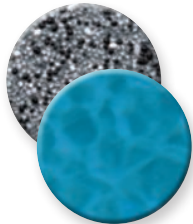

 **Stardust™**
Reflective Pool Finish Additive

A unique blend of nature's most brilliant minerals that sparkle and produce a reflective mirrored effect on the water's surface.

PebbleSheen®

Refined Textured Finish

Our most popular pool finish offering the same natural beauty and inherent qualities as the original PebbleTec pool finish with a more refined texture.

- Utilizes slightly smaller pebbles than those found in PebbleTec
- Offers a durable, non-slip and stain-resistant surface
- For dazzling brilliance, add Shimmering Sea or Luminous to any PebbleSheen® pool finish
- Certain colors incorporate Shimmering Sea 🐚 for added elegance

Photo above: PebbleSheen, Blue Granite

BeadCrete®

Brilliant Glass Finish

An elegant glass bead pool finish that offers a three-dimensional reflective effect. Its exquisite brilliance creates a crystal-like appearance in the water with superior water clarity.

- Comprised of smooth glass beads
- Offers a luxurious texture with an exceptional stain-resistant surface

Photo: BeadCrete, Tahitian

Black Sea

Majestic

Water Blue

Tahitian

Sea Breeze

Seaside