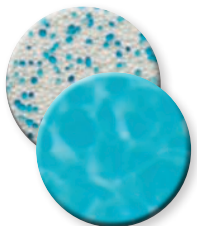

Photo above: PebbleSheen, Blue Granite

BeadCrete®

Brilliant Glass Finish

An elegant glass bead pool finish that offers a three-dimensional reflective effect. Its exquisite brilliance creates a crystal-like appearance in the water with superior water clarity.

- Comprised of smooth glass beads
- Offers a luxurious texture with an exceptional stain-resistant surface

Photo: BeadCrete, Tahitian

Black Sea

Majestic

Water Blue

Tahitian

Sea Breeze

Seaside

Aqua Marine

Laguna

Black Splash

Sapphire

French Quarter

Blue Mist

Aqua Splash

Finishing Touches®

Glass Waterline Tile

Terra

Peacock

Steel Blue

Glass Accent Tile

- Use for field tiles, step or bench markers
- Tiles are reversible; one side is smooth with a transparent color the other side is lightly textured with a metallic finish. Sold individually
- Edges and corners have a smooth finish
- Tiles are 2" x 2" x 3/8"