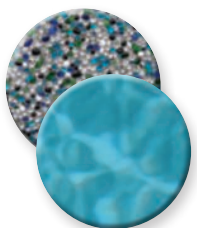

- Comprised of smooth glass beads
- Offers a luxurious texture with an exceptional stain-resistant surface

Photo: BeadCrete, Tahitian

Black Sea

Majestic

Water Blue

Tahitian

Sea Breeze

Seaside

Aqua Marine

Laguna

Black Splash

Sapphire

French Quarter

Blue Mist

Aqua Splash

Finishing Touches®

Glass Waterline Tile

Terra

Peacock

Steel Blue

Glass Accent Tile

- Use for field tiles, step or bench markers
- Tiles are reversible; one side is smooth with a transparent color the other side is lightly textured with a metallic finish. Sold individually
- Edges and corners have a smooth finish
- Tiles are 2" x 2" x 3/8"

Glass Accent Tile

Steel Blue

Bronze

Silverado

Gemz® Collection

- Use for field tiles, step or bench markers
- Fire Opal® tiles are smooth frosted glass with a textured neon metallic background and beveled edges
- Jeweled tiles are translucent glass with a vibrant metal oxide background fused with streaks of color with smooth edges and corners. Sold individually
- Tiles are 2" x 2" x 3/8"