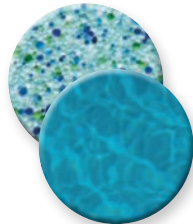

Our most popular pool finish offering the same natural beauty and inherent qualities as the original PebbleTec pool finish with a more refined texture.

- Utilizes slightly smaller pebbles than those found in PebbleTec
- Offers a durable, non-slip and stain-resistant surface
- For dazzling brilliance, add Shimmering Sea or Luminous to any PebbleSheen® pool finish
- Certain colors incorporate Shimmering Sea 🐚 for added elegance

Photo above: PebbleSheen, Blue Granite

BeadCrete®

Brilliant Glass Finish

An elegant glass bead pool finish that offers a three-dimensional reflective effect. Its exquisite brilliance creates a crystal-like appearance in the water with superior water clarity.

- Comprised of smooth glass beads
- Offers a luxurious texture with an exceptional stain-resistant surface

Photo: BeadCrete, Tahitian

Black Sea

Majestic

Water Blue

Tahitian

Sea Breeze

Seaside

Aqua Marine

Laguna

Black Splash

Sapphire

French Quarter

Blue Mist

Aqua Splash

Finishing Touches®