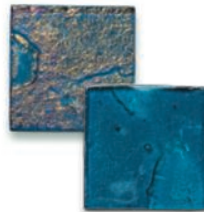

Glass Waterline Tile

Terra

Peacock

Steel Blue

Glass Accent Tile

- Use for field tiles, step or bench markers
- Tiles are reversible; one side is smooth with a transparent color the other side is lightly textured with a metallic finish. Sold individually
- Edges and corners have a smooth finish
- Tiles are 2" x 2" x 3/8"

Glass Accent Tile

Steel Blue

Bronze

Silverado

Gemz® Collection

- Use for field tiles, step or bench markers
- Fire Opal® tiles are smooth frosted glass with a textured neon metallic background and beveled edges
- Jeweled tiles are translucent glass with a vibrant metal oxide background fused with streaks of color with smooth edges and corners. Sold individually
- Tiles are 2" x 2" x 3/8"