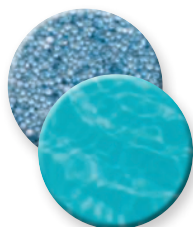

BeadCrete®

Brilliant Glass Finish

An elegant glass bead pool finish that offers a three-dimensional reflective effect. Its exquisite brilliance creates a crystal-like appearance in the water with superior water clarity.

- Comprised of smooth glass beads
- Offers a luxurious texture with an exceptional stain-resistant surface

Photo: BeadCrete, Tahitian

Laguna